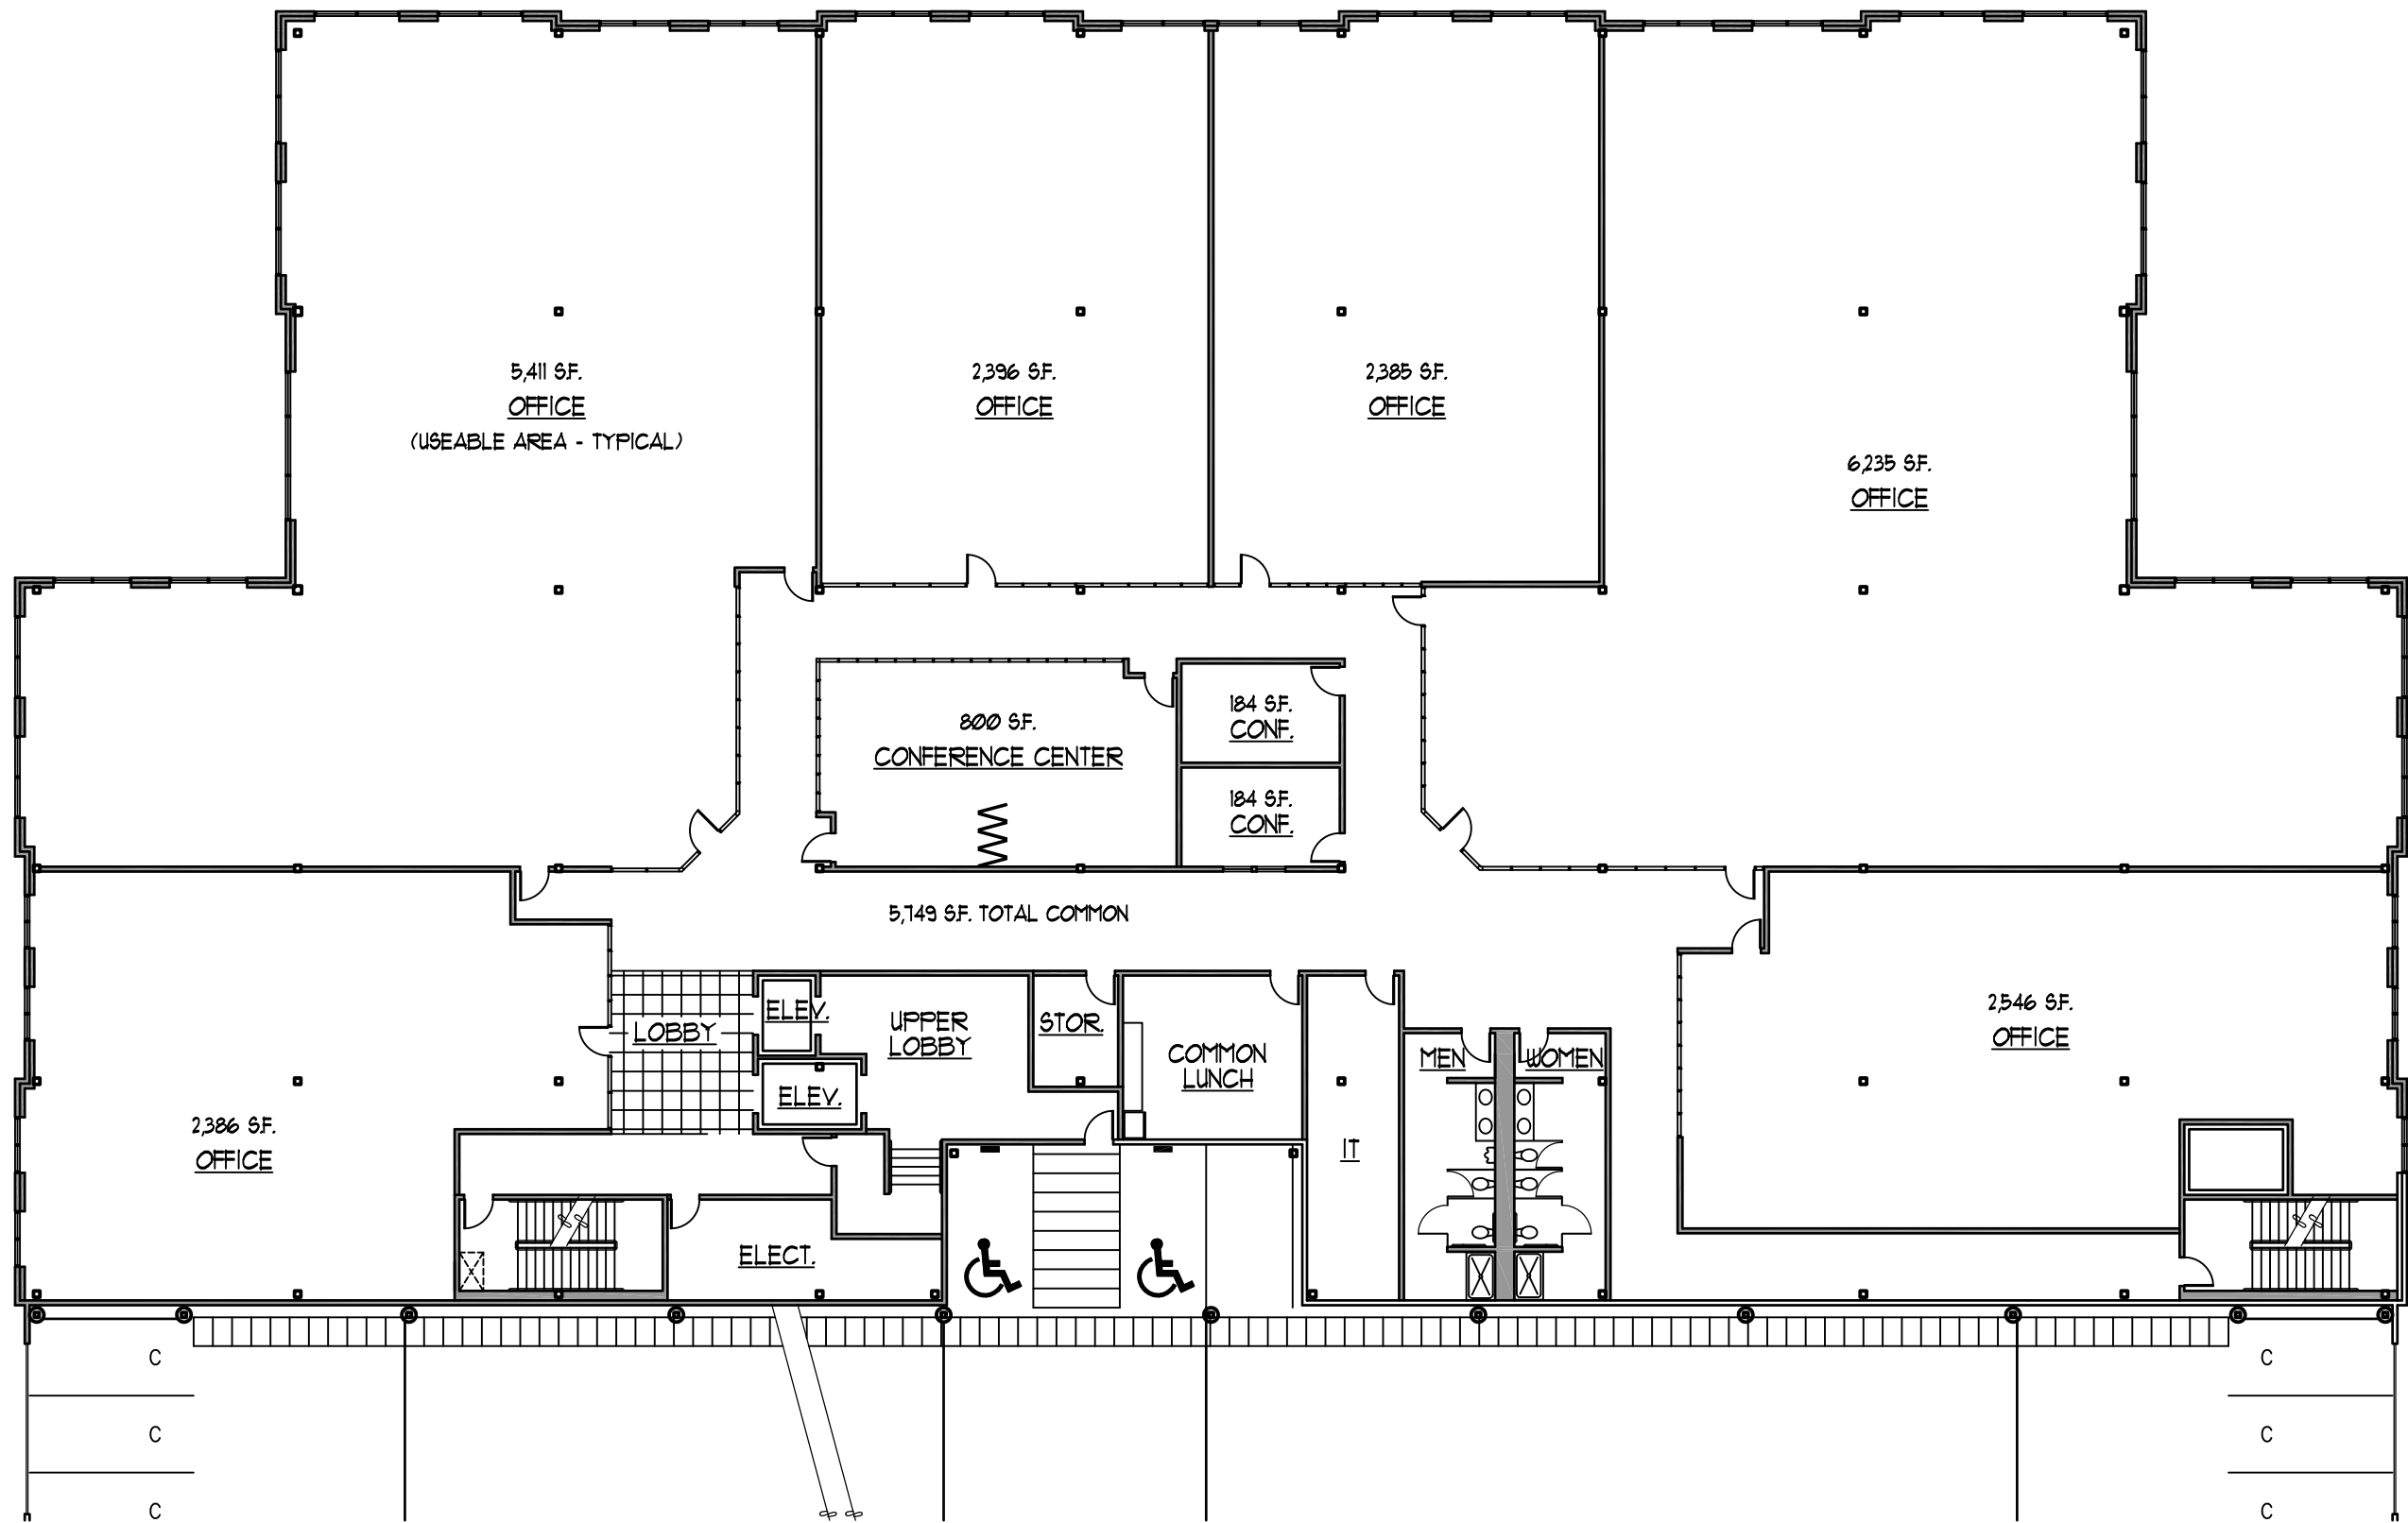

631 SF.
OUTDOOR
SEATING

1,524 SF.
ESPRESSO

978 SF.
RETAIL

1,629 SF.
RETAIL

3,320 SF.
RESTAURANT/
RETAIL

834 SF.
OUTDOOR
SEATING

DIRECTORY

3,443 SF.
OFFICE
(USEABLE AREA - TYPICAL)

2,020 SF.
RETAIL

2,076 SF.
RETAIL

560 SF.
RETAIL

3,193 SF.
RETAIL

WOMEN

MEN

POOL

HOT
TUB

SV

BIKE STOR

EMR

BLDG
STOR

5,411 SF.
OFFICE
(USEABLE AREA - TYPICAL)

2,396 SF.
OFFICE

2,385 SF.
OFFICE

6,235 SF.
OFFICE

800 SF.
CONFERENCE CENTER

184 SF.
CONF.

184 SF.
CONF.

5,149 SF. TOTAL COMMON

2,386 SF.
OFFICE

LOBBY

ELEV.

UPPER LOBBY